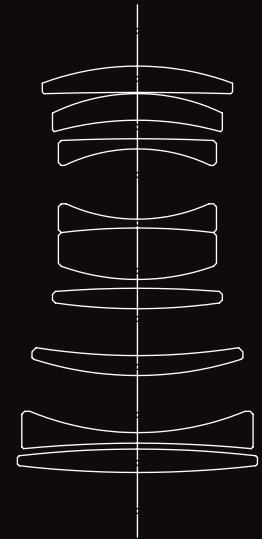

Phase One Digital MF 120mm f4 Macro

For beauty, portraits and close-up macro work,
this lens will deliver amazing results.

- 1:1 magnification
- Precise manual focus
- Film or digital

Optical Construction	9 elements, 8 groups
Angle of View	33°
Aperture range	f/4 – f/32
Diaphragm	Automatic
Focusing System	Manual (digital focus confirmation)
Minimum Focusing Distance	40 cm / 1.3 ft. /
Maximum Magnification Ratio	1.00x
Area Covered	56 x 42 mm / 2.2 x 1.6"
Equivalent 35mm Focal Length	73mm
Filter	67mm
Lens Hood	Bayonet
Dimensions	111 x 83mm / 4.4 x 3.25"
Weight	835 g. / 1.8 lbs / 29.2 oz.

Phase One Digital MF 120mm f4 Macro